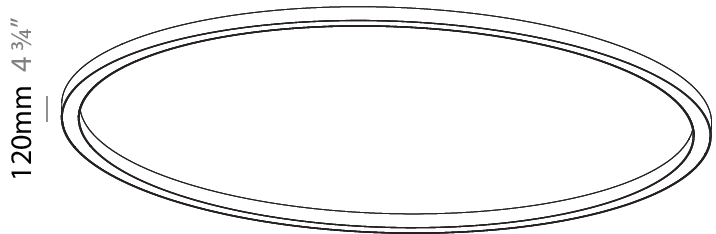

1. To build a product code in our configurator select the specify button on the base model # product page
2. To build a manual product code on this datasheet choose from the options listed below in blue font and add the suffix to the base model #

GENERAL

Series: Glorious
Subseries: Glorious 150
Partner: Prolicht
Division: Architectural
Installation: Surface
Product Type: Ceiling Surface
Mounting Location: Ceiling
Light Distribution: Direct

PHYSICAL

Shape: Round
Diameter (mm): 5400
Diameter (in): 212 ⁵/₈
Height (mm): 120
Height (in): 4 ³/₄
Weight (kg): 68
Weight (lbs): 149.6
Diffuser: PMMA - Opal
Fixture Finish: SSR / BKV / CWI / CRY / HAB / UFT / ITA / RUA / FTG / MYG / LOD / PUS / FRO / FUP / KIA / POP / BLS / SPG / MEY / GOH / CHC / COM / ABZ / JAG / OBR / MOS / ROR
Fixture Material: PMMA / Aluminum

ELECTRICAL

Lamp Type: LED (Zhaga Standard)
Input Wattage (W): 274.1
Total Output Wattage (W): 224 / 179.2 (3500K)
Dimming: 0-10V Dimming / Phase Dimming (120Vac Only)
Driver Included: Yes
Driver Location: Integrated
Driver Type: Constant Current - 120 / 277Vac
Driver Class: Class 2
Input Voltage (V): 120 - 277
Constant Current (MA): 350 / 800 (3500K)

LED

Color Temperature (°K): 2700 / 3000 / 3500 / 4000
Max. Delivered Lumen (lm): Max 26807
Nominal Lumen (lm): Max 37614
CRI: >90 CRI
Efficiency (%): 65
Lamp Life (hrs): 50000

OPTICAL

RATINGS AND CERTIFICATIONS

Certified By: Certified for North American Standards
IP rating: IP20

Ø 5100mm 200 ¹³/₁₆''

Ø 5400mm 212 ⁵/₈''