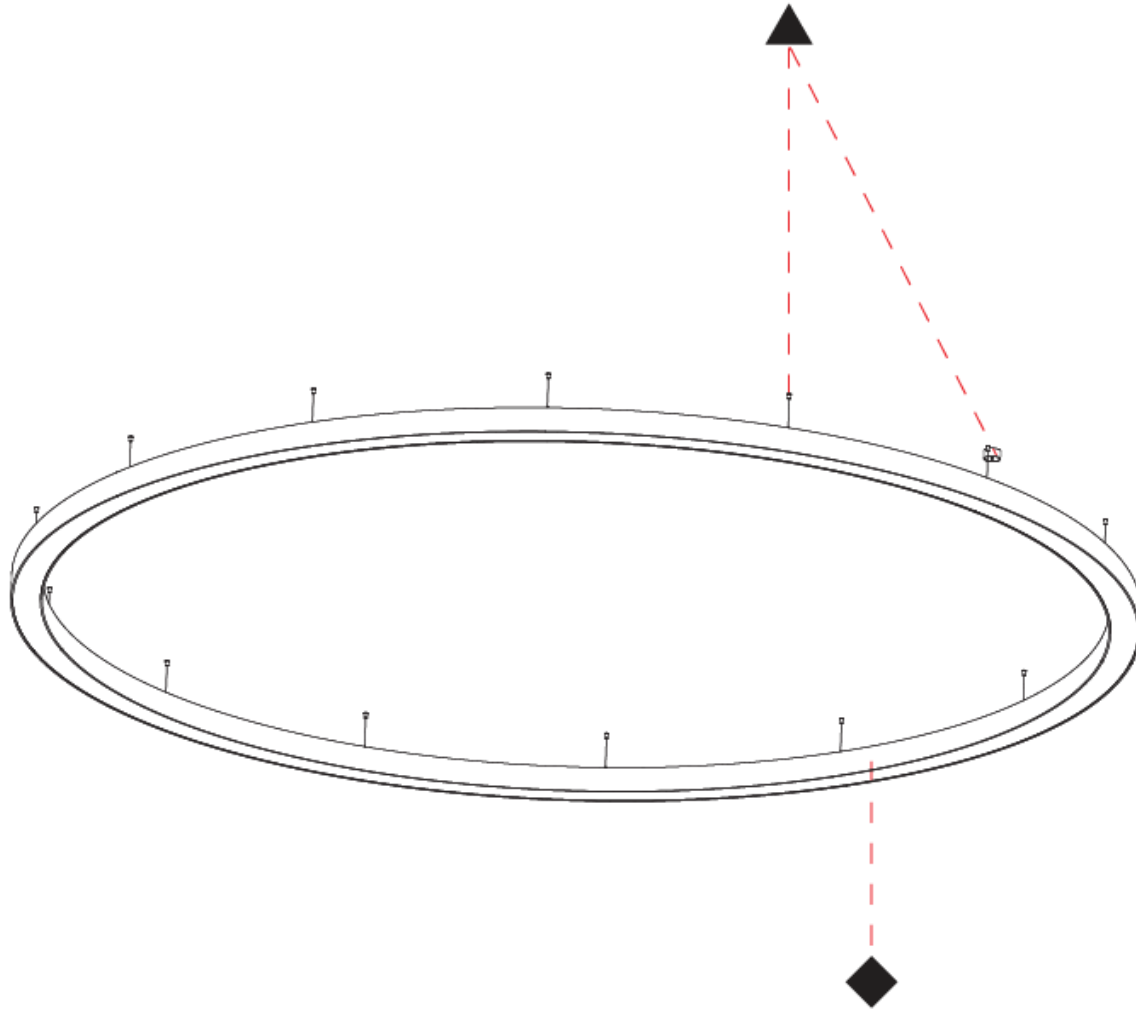

GLORIOUS 150 SUSPENSION

A30188-

PROJECT	_____
TYPE	_____
SPECIFIER	_____
QUANTITY	_____
DATE	_____

A