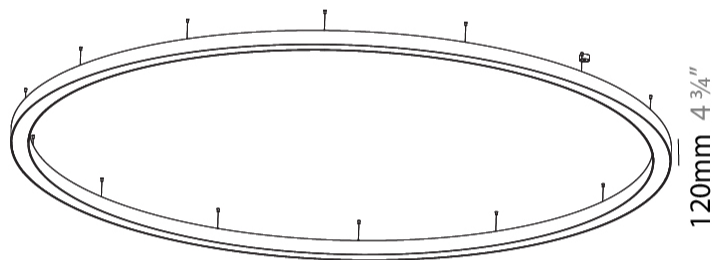

GENERAL

Series: Glorious
Subseries: Glorious 150
Partner: Prolicht
Division: Architectural
Installation: Suspension
Product Type: Pendant
Mounting Location: Ceiling
Light Distribution: Direct

PHYSICAL

Shape: Round
Diameter (mm): 5400
Diameter (in): 212 ⁵/₈
Depth (mm): 120
Depth (in): 4 ³/₄
Max. Overall Height (mm): 2120
Max. Overall Height (in): 83 ⁷/₁₆
Weight (kg): 69.5
Weight (lbs): 152.9
Diffuser: PMMA - Opal
Fixture Finish: [SSR / BKV / CWI / CRY / HAB / UFT / ITA / RUA / FTG / MYG / LOD / PUS / FRO / FUP / KIA / POP / BLS / SPG / MEY / GOH / CHC / COM / ABZ / JAG / OBR / MOS / ROR](#)
Fixture Material: PMMA / Aluminum

ELECTRICAL

Lamp Type: LED (Zhaga Standard)
Input Wattage (W): 274.1
Total Output Wattage (W): 224 / 179.2 (3500K)
[Dimming: 0-10V Dimming / Phase Dimming (120Vac Only)](#)
Driver Included: Yes
Driver Location: Integrated
Driver Type: Constant Current
Driver Class: Class 2
Input Voltage (V): 120 - 277
Constant Current (MA): 350 / 1400 (3500K)

LED

[Color Temperature (°K): 2700 / 3000 / 3500 / 4000](#)
Max. Delivered Lumen (lm): Max 26807
Nominal Lumen (lm): Max 37614
CRI: >90 CRI
Efficiency (%): 65
Lamp Life (hrs): 50000

OPTICAL

RATINGS AND CERTIFICATIONS

Certified By: Certified for North American Standards
IP rating: IP20